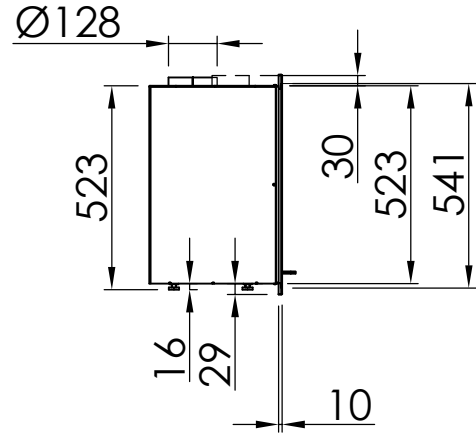

Linear Kaminkassette XS 500, 45mm

LINEAR 4S

2016/06/01