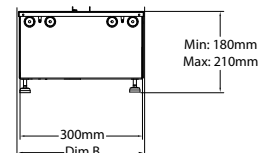

Cassette 1000 retail Multi Optimyst

230V/50Hz | 470 Watt

Experience Better Living

Unit Dimensions

DIMENSIONS

	Width (cm)	Height (cm)	Depth (cm)
Cassette 500 (retail)	50,8	18	30,4
Cassette 1000 (retail)	101,7	18	30,4