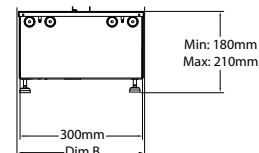

Cassette 500 retail Multi Optimyst

230V/50Hz | 260 Watt

Experience Better Living

Unit Dimensions

DIMENSIONS

	Width (cm)	Height (cm)	Depth (cm)
Cassette 500 (retail)	51	23	30
Cassette 1000 (retail)	101	23	30