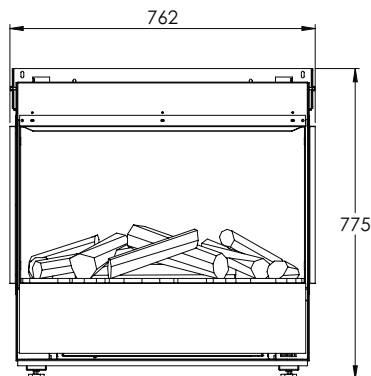

Unit Dimensions

Specifications

Flame Effect system	Optimyst®
Model number	400001279
GTIN/UPC	5011139085023
Model	Built-in
View Type	1-, 2-, or 3-sided
Colour - Furniture	Black
Media Bed	Logset
Viewing window WxH (cm)	71x39
Build in dim (WxHxD) (cm)	76,2x77,5x35,7
Heating function	Yes
Heating Element	Yes
Remote Control	Yes
Manual Operation on the fireplace possible	Yes
Lighting Module	LED
Sound	Yes
Media Bed Flame Colours	Yes
Heat Setting 1 in Watts	900
Heat Setting 2 in Watts	-
Power consumption (flame effect) (Watt)	260
Wattage	1160
Voltage	230V/50Hz
Unpacked Weight (kg)	48
Plug Length	1,5 m
Warranty	2 Years