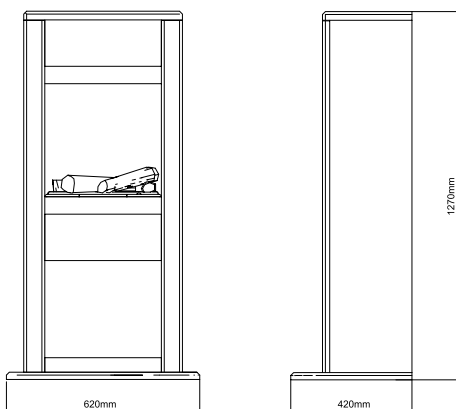

- Nordic styled fireplace with log compartment
- With silver applications in the front
- A centerpiece with a height of 127 cm
- Rotary thermostat for temperature control

-  One-sided decorative fireplace
-  Surprising by the floating flame and smoke effect and variable flame intensity
-  Enjoy the unique charm of a fireplace 365 days a year using the flames without the heat
-  Optimyst flame technology, flame patterns by cold water vapour
-  Powerful fan-assisted heating by safe element that provides additional heating on demand
-  Control all functions of the fireplace from the comfort of your chair
-  Easy to connect to a standard socket for instant atmosphere

Cubic

230V/50Hz | 200 Watt

Experience Better Living

Unit Dimensions

Specifications

Flame Effect system	Optimyst®
Model number	207425
GTIN/UPC	5011139207425
Model	Freestanding
View Type	Front
Colour - Furniture	Black / Anthracite
Media Bed	Logset
Viewing window WxH (cm)	38x40
Build in dim (WxHxD) (cm)	67x127x42
Heating function	Yes
Heating Element	Yes
Remote Control	Yes
Manual Operation on the fireplace possible	Yes
Lighting Module	Halogen
Sound	No
Media Bed Flame Colours	No
Heat Setting 1 in Watts	1000
Heat Setting 2 in Watts	2000
Power consumption (flame effect) (Watt)	200
Wattage	2000
Voltage	230V/50Hz
Unpacked Weight (kg)	45,5
Plug Length	1,5 m
Warranty	2 years