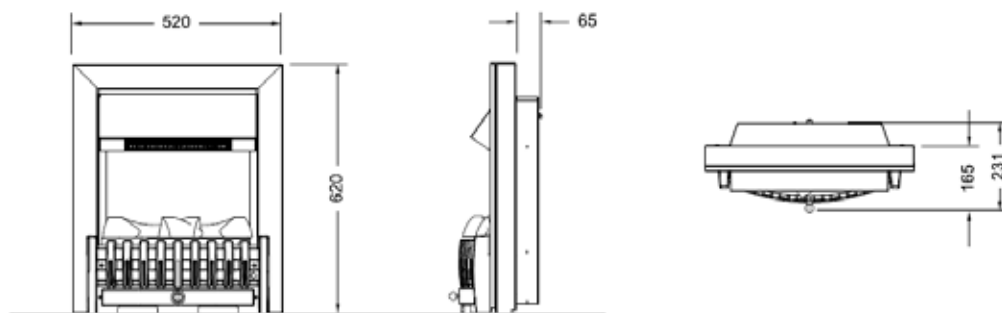

Danville Black | Brass antique

230V/50Hz | 200 Watt

Experience Better Living

Unit Dimensions

Specifications

	Danville Black	Danville Brass
Flame Effect system	Optimyst®	Optimyst®
Model number	202550	202536
GTIN/UPC	5011139202550	5011139202536
Model	Inset	Inset
View Type	Front	Front
Colour - Furniture	Black	Copper
Media Bed	Logset	Logset
Viewing window WxH (cm)	32x24	32x24
Build in dim (WxHxD) (cm)	52x62x23,1	52x62x23,1
Heating function	Yes	Yes
Heating Element	Yes	Yes
Remote Control	Yes	Yes
Manual Operation on the fireplace possible	Yes	Yes
Lighting Module	Halogen	Halogen
Sound	No	No
Media Bed Flame Colours	No	No
Heat Setting 1 in Watts	1000	1000
Heat Setting 2 in Watts	2000	2000
Power consumption (flame effect) (Watt)	200	200
Wattage	2000	2000
Voltage	230V/50Hz	230V/50Hz
Unpacked Weight (kg)	16,5	16,5
Plug Length	1,5 m	1,5 m
Warranty	2 Years	2 Years