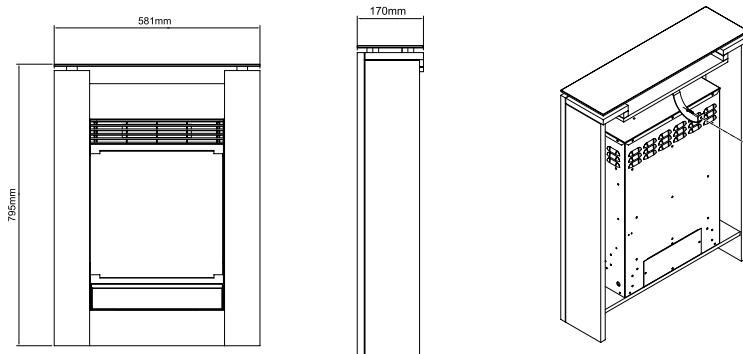

Gisella White

230V/50Hz | 1500 Watt

Experience Better Living

Unit Dimensions

Specifications

Flame Effect system	Optiflame®
Model number	208392F
GTIN/UPC	5011139208392
Model	Freestanding
View Type	Front
Colour - Furniture	White
Media Bed	Logset
Viewing window WxH (cm)	34x38 cm
Build in dim (WxHxD) (cm)	58,1x79,5x17
Heating function	Yes
Heating Element	Yes
Remote Control	Yes
Manual Operation on the fireplace possible	Yes
Lighting Module	LED
Sound	No
Media Bed Flame Colours	No
Heat Setting 1 in Watts	700
Heat Setting 2 in Watts	1300
Power consumption (flame effect) (Watt)	10
Wattage	1500
Voltage	230V/50Hz
Unpacked Weight (kg)	22,5
Plug Length	1,5 m
Warranty	2 Years