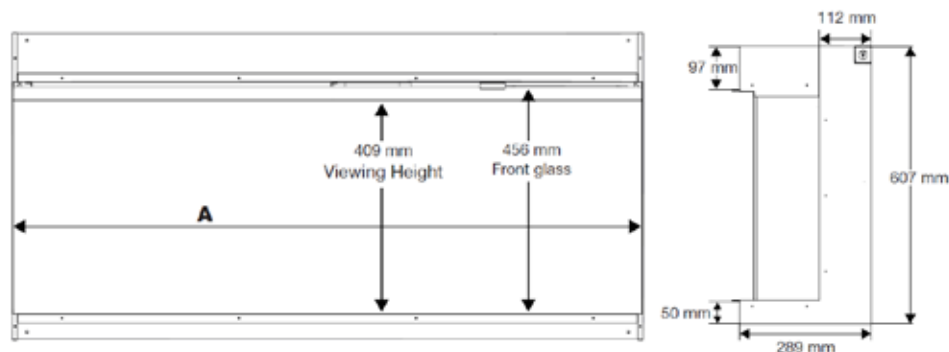

Energy-efficient heating, delivering up to 11% energy savings.

7 Day Programmable Timer.

Ignite Bold 50 | 60 | 74

230V/50Hz | 20 / 23 / 27 Watt

Experience Better Living

Unit Dimensions

MODEL	A
Ignite Bold 50	124,6cm
Ignite Bold 60	156,5cm
Ignite Bold 74	188,3cm

Specifications

	Ignite Bold 50	Ignite Bold 60	Ignite Bold 74
Flame Effect system	Optiflame®	Optiflame®	Optiflame®
Model number	500003596	500003597	500003598
GTIN/UPC	5011139088383	5011139088390	5011139088406
Model	Built-in	Built-in	Built-in
View Type	1-, 2-, or 3-sided	1-, 2-, or 3-sided	1-, 2-, or 3-sided
Colour - Furniture	Black	Black	Black
Media Bed	Logs and tumbled glass	Logs and tumbled glass	Logs and tumbled glass
Viewing window WxH (cm)	124,6x40,9	156,5x40,9	188,3x40,9
Build in dim (WxHxD) (cm)	124,6x60,7x28,9	156,5x60,7x28,9	188,3x60,7x28,9
Heating function	Yes	Yes	Yes
Heating Element	Yes	Yes	Yes
Remote Control	Yes	Yes	Yes
Manual Operation on the fireplace possible	Yes	Yes	Yes
Lighting Module	LED	LED	LED
Sound	No	No	No
Media Bed Flame Colours	Yes	Yes	Yes
Heat Setting 1 in Watts	1000	1000	1000
Heat Setting 2 in Watts	2000	2000	2000
Power consumption (flame effect) (Watt)	20	23	27
Wattage	2000	2000	2000
Voltage	230V/50Hz	230V/50Hz	230V/50Hz
Unpacked Weight (kg)	44	51,5	57
Plug Length	1 m	1 m	1 m
Warranty	2 Years	2 Years	2 Years