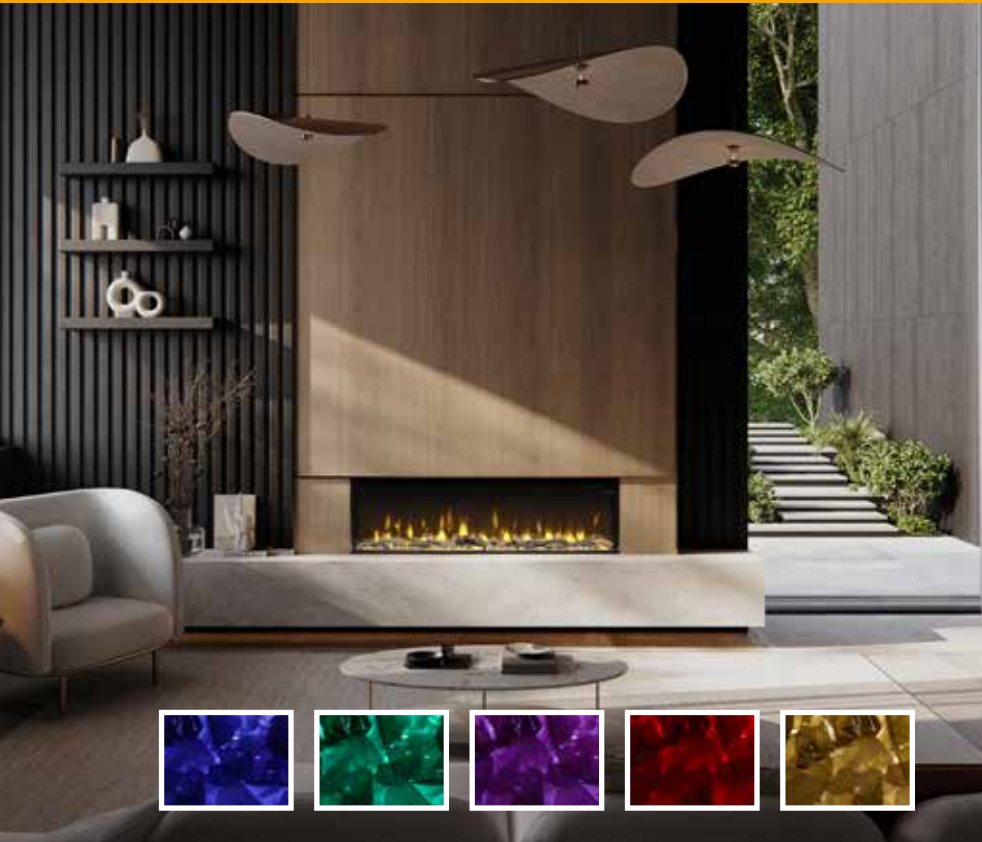

Ignite Bold 50 | 60 | 74

230V/50Hz | 20 / 23 / 27 Watt

Experience Better Living

Built In

Designed to impress, the Ignite Bold is a stunningly realistic electric fire infusing atmosphere and warmth into any room. This model comes in three different sizes, 50", 60", and 74", and with the unique linking kit, you can connect multiple fires together to create an even longer fireplace, making the Ignite Bold the perfect solution for both domestic and commercial applications. Combining design Inspiration with the very latest technologies, this stylish fire provides an eye-catching flame experience through the Optiflame effect, originally crafted by Dimplex. This modern, built-in fire comes with a mirror effect that increases the depth of the fire, plus with the high viewing glass, you will be captivated by the mesmerizing flames dancing over the realistic logs providing a warming glow.

Comes as standard with a logset and tumbled glass. Optional realistic oak-look logset.

Ability to switch between glow bed colours.

Colour alternating flame effects.

Powerful fan-assisted heating by safe element that provides additional heating on demand.