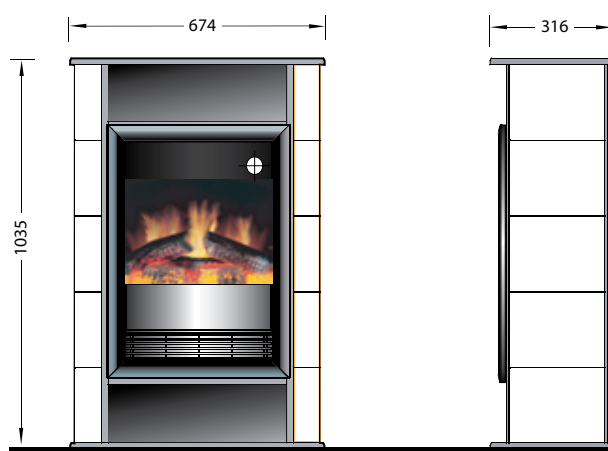

# Scandic

230V/50Hz | 10 Watt

Experience Better Living

Freestanding

A well balanced oval geometry characterizes the Scandic, with a design that was inspired on an original Swedish stove. A log compartment is inside to enhance its looks, as well as a storage shelf on top, to personalize it to your interior style. Thanks to its electric Optiflame® fire the Scandic is extremely simple to install and can be enjoyed all year round.

- Modern Scandinavian styled fireplace with log storage compartment
- Oval shape with white tile look alike on the side
- Storage compartment on top for decoration
- Rotary thermostat for temperature control
- The unique charm of the fireplace can be enjoyed 365 days a year using the flames without the heat

Powerful fan-assisted heating by safe element that provides additional heating on demand.
- 

Control all functions of the fireplace from the comfort of your chair.
- 

Fireplace can also be operated via button display on the fireplace.
- 

## Specifications

Flame Effect system	Optiflame®
Model number	208200
GTIN/UPC	5011139208200
Model	Freestanding
View Type	Front
Colour - Furniture	White
Media Bed	Logset
Viewing window WxH (cm)	37x38
Build in dim (WxHxD) (cm)	67,4x103,5x31,6
Heating function	Yes
Heating Element	Yes
Remote Control	Yes
Manual Operation on the fireplace possible	Yes
Lighting Module	LED
Sound	No
Media Bed Flame Colours	No
Heat Setting 1 in Watts	1000
Heat Setting 2 in Watts	2000
Power consumption (flame effect) (Watt)	10
Wattage	2000
Voltage	230V/50Hz
Unpacked Weight (kg)	48,5
Plug Length	1,5 m
Warranty	2 Years