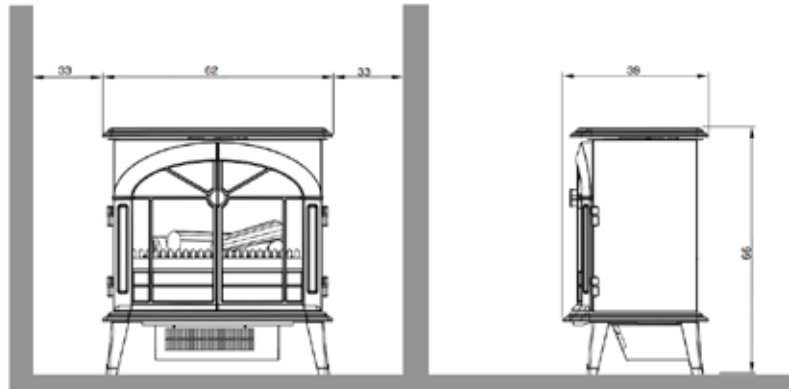

Freestanding

Stockbridge

230V/50Hz | 200 Watt

Experience Better Living

Unit Dimensions

Specifications

Flame Effect system	Optimyst®
Model number	206398
GTIN/UPC	5011139206398
Model	Freestanding
View Type	Front
Colour - Furniture	Black
Media Bed	Logset
Viewing window WxH (cm)	53x28
Build in dim (WxHxD) (cm)	62x66x39
Heating function	Yes
Heating Element	Yes
Remote Control	Yes
Manual Operation on the fireplace possible	Yes
Lighting Module	Halogen
Sound	No
Media Bed Flame Colours	No
Heat Setting 1 in Watts	1000
Heat Setting 2 in Watts	2000
Power consumption (flame effect) (Watt)	200
Wattage	2000
Voltage	230V/50Hz
Unpacked Weight (kg)	27
Plug Length	1,5 m
Warranty	2 years