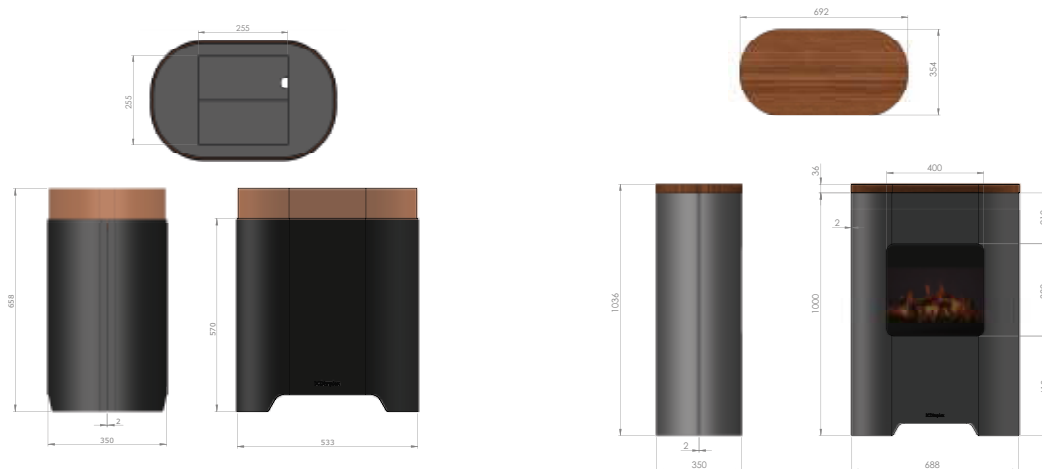

## Specifications

TECHNICAL DETAILS	Torn 64	Torn 100
Flame Effect system	Optimyst®	Optimyst®
Model number	SET009	SET008
GTIN/UPC	8716412221637	8716412221620
Model	Freestanding	Freestanding
View Type	Front	Front
Colour - Furniture	Black	Black
Media Bed	Logset	Logset
Viewing window WxH (cm)	22x20	41x38
Build in dim (WxHxD) (cm)	53,3x65,8x35	68,8x103,6x35
Heating function	No	Yes
Heating Element	No	Yes
Remote Control	Yes	Yes
Manual Operation on the fireplace possible	Yes	Yes
Lighting Module	LED	Halogen
Sound	No	No
Media Bed Flame Colours	No	No
Heat Setting 1 in Watts	-	1000
Heat Setting 2 in Watts	-	2000
Power consumption (flame effect) (Watt)	64	200
Wattage	64	2000
Voltage	230V/50Hz	230V/50Hz
Unpacked Weight (kg)	30,5	69
Plug Length	1,5 m	1,5 m
Warranty	2 years	2 years