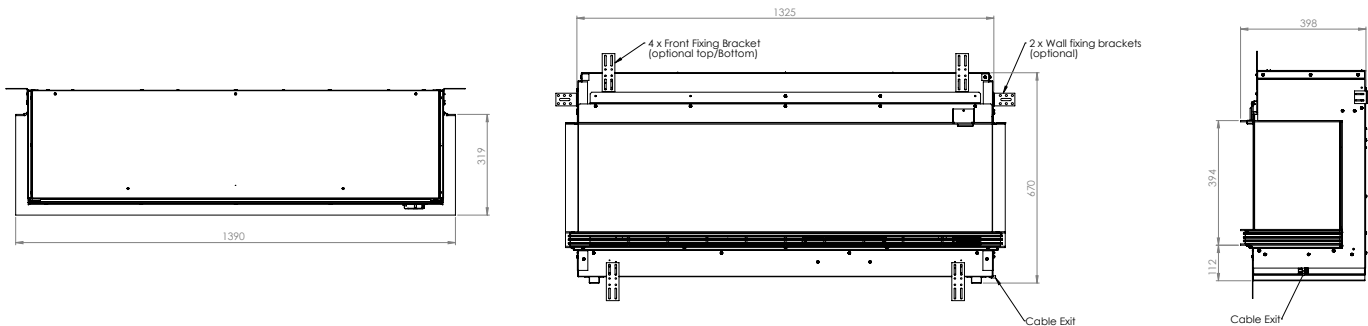

Control all functions of the fireplace from the comfort of your chair.

Standard slatted backpanel enhances realism and visual depth.

Vista 70 | 130

230V/50Hz | 35 / 70 Watt

Experience Better Living

Unit Dimensions

Specifications

	Vista 70 I	Vista 70 III	Vista 130 I	Vista 130 III
Flame Effect system	Opti-V®	Opti-V®	Opti-V®	Opti-V®
Model number	400001658	400001659	400001670	400001671
GTIN/UPC	5011139087799	5011139087805	5011139087812	5011139087829
Model	Built-in	Built-in	Built-in	Built-in
View Type	Front	3-sided	Front	3-sided
Colour - Furniture	Black	Black	Black	Black
Media Bed	Logset	Logset	Logset	Logset
Viewing window WxH (cm)	69x37	69x37	130x40	130x40
Build in dim (WxHxD) (cm)	70,5x67x39,8	77x67x39,8	132,5x67x39,8	132,9x67x39,8
Heating function	Yes	Yes	Yes	Yes
Heating Element	Yes	Yes	Yes	Yes
Remote Control	Yes	Yes	Yes	Yes
Manual Operation on the fireplace possible	No	No	No	No
Lighting Module	LED	LED	LED	LED
Sound	Yes	Yes	Yes	Yes
Media Bed Flame Colours	No	No	No	No
Heat Setting 1 in Watts	1000	1000	1000	1000
Heat Setting 2 in Watts	2000	2000	2000	2000
Power consumption (flame effect) (Watt)	35	35	70	70
Wattage	2000	2000	2000	2000
Voltage	230V/50Hz	230V/50Hz	230V/50Hz	230V/50Hz
Unpacked Weight (kg)	-	-	81	81
Plug Length	1 m	1 m	1 m	1 m
Warranty	2+3 Years	2+3 Years	2+3 Years	2+3 Years